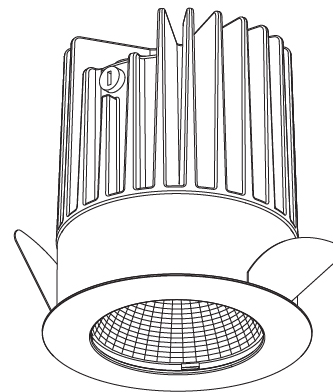

GENERAL

Series: Oiko
Subseries: Oiko Standard
Brand: Prolicht
Division: Architectural
Mounting Type: Recessed
Mounting Location: Ceiling
Subcategory: Downlight

PHYSICAL

Shape: Round
Diameter (mm): 64
Diameter (in): 2 1/2
Height (mm): 74
Height (in): 2 15/16
Ceiling Thickness (mm): 10 / 12.5 / 15
Ceiling Thickness (in): 3/8 or 1/2 or 9/16
Min. Recessing Depth (mm): 90
Min. Recessing Depth (in): 3 9/16
Light Distribution: Downlight
Weight (kg): 0.22
Weight (lbs): 0.49
Fixture Finish: SSR / BKV / CWI / CRY / HAB / UFT / ITA / RUA / FTG / MYG / LOD / PUS / FRO / FUP / KIA / POP / BLS / SPG / MEY / GOH / GUM / CHC / COM / ABZ / JAG / OBR / MOS / ROR
Fixture Material: Aluminum Die Cast
Cut-out Measurements: D. - 60mm / 2 3/8"

ELECTRICAL

Lamp Type: LED (Zhaga Standard)
Total Output Wattage (W): 15
Dimming: Dali Dimming
Driver Included: No
Driver Location: Remote
Driver Type: Constant Current - 120Vac
Input Voltage (V): 120
Constant Current (MA): 350

LED

Number of LEDs: 1
Color Temperature (°K): Warm Dim
Max. Delivered Lumen (lm): 760
Nominal Lumen (lm): 1140
CRI: >90 CRI
Lamp Life (hrs): 50000

OPTICAL

Reflector°: 20 / 40 / 60

RATINGS AND CERTIFICATIONS

Certified By: Certified for North American Standards
IP rating: IP20

74mm 2 15/16"

Ø 41mm 1 5/8"

Ø 64mm 2 1/2"

90mm
3 9/16"

60mm
2 3/8"

10-15
3/8" - 9/16"