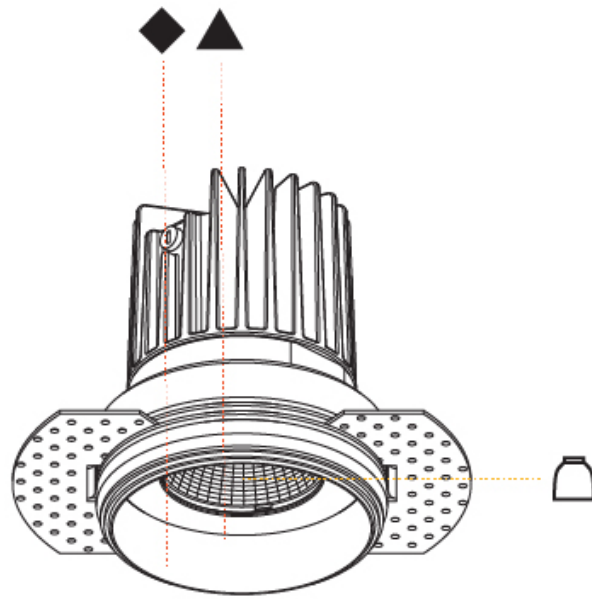

OIKO STANDARD TRIMLESS

A35534-

PROJECT

TYPE

SPECIFIER

QUANTITY

DATE

A